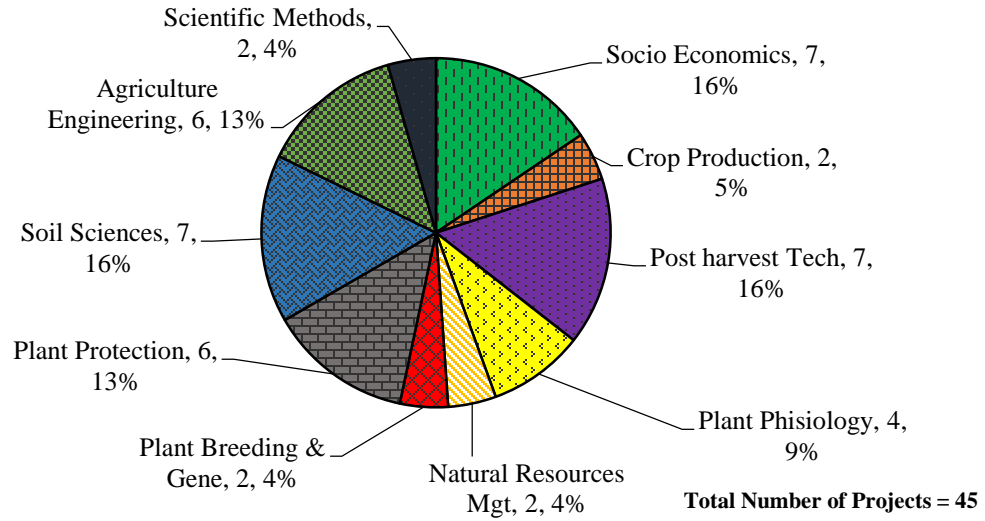

RRI's Recurrent Budget (%) by Activity - 2019

RRI's Recurrent Budget (%) by Discipline - 2019

Number of Research Projects (%) by Discipline at RRI - 2019

Numbers of Scientists (%) at RRI by Discipline - 2019

Numbers of Scientists (%) by Highest Academic Qualifications at RRI - 2019

Total Number of Scientists = 28

How Scientists Spent (%) Time at RRI - 2019