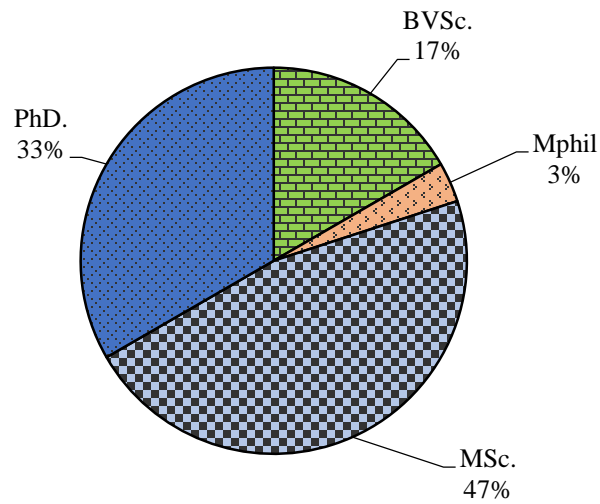

VRI's Recurrent Budget (%) by Activity - 2018

Total Recurrent Budget = Rs. mn. 112.2

VRI's Recurrent Budget (%) by Discipline - 2018

Total recurrent Budget = Rs.mn. 112.2

Number of Research Projects (%) by Discipline at VRI - 2018

Animal Prod. &
Health
100%

Total Number of Projects = 25

Numbers of Scientists (%) at VRI by Discipline - 2018

Animal Prod. &
Health
100%

Total Number of Scientists = 30

Numbers of Scientists (%) by Highest Academic Qualifications at VRI - 2018

Total Number of Scientists = 29

How Scientists Spent (%) Time at VRI - 2011