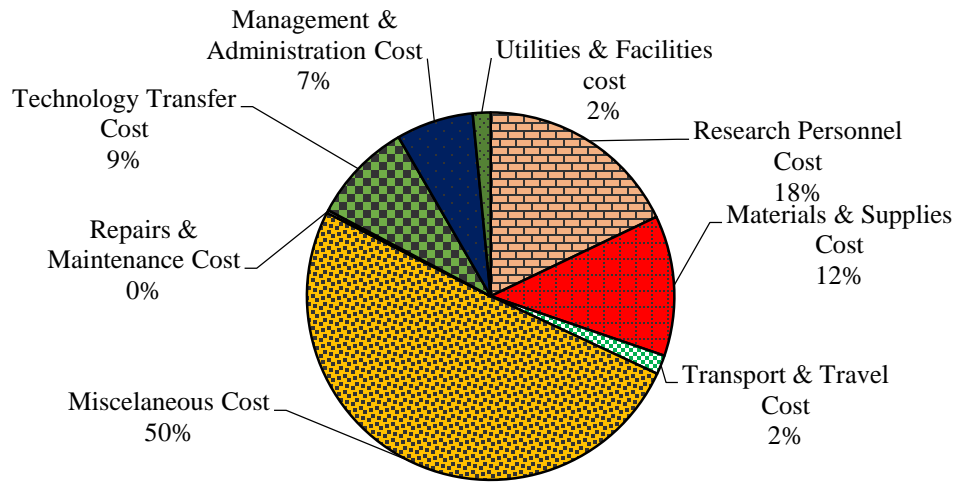

VRI's Recurrent Budget (%) by Activity - 2018

Total Recurrent Budget = Rs. mn. 112.2

VRI's Recurrent Budget (%) by Discipline - 2018

Total recurrent Budget = Rs.mn. 112.2

Number of Research Projects (%) by Discipline at VRI - 2018

Animal Prod. &
Health
100%

Total Number of Projects = 25

Numbers of Scientists (%) at VRI by Discipline - 2018

Animal Prod. &
Health
100%

Total Number of Scientists = 30

Numbers of Scientists (%) by Highest Academic Qualifications at VRI - 2018