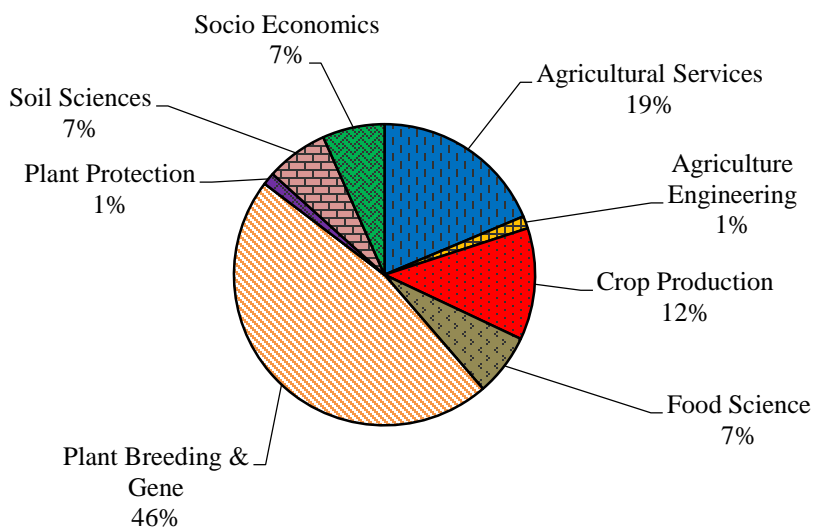

**SRI's Recurrent Budget (%) by Activity - 2019**

**SRI's Recurrent Budget (%) by Discipline - 2019**

**Number of Research Projects (%) by Discipline at SRI - 2019**

**Total Number of Projects = 75**

**Numbers of Scientists (%) at SRI by Discipline - 2019**

**Total Number of Scientists = 20**