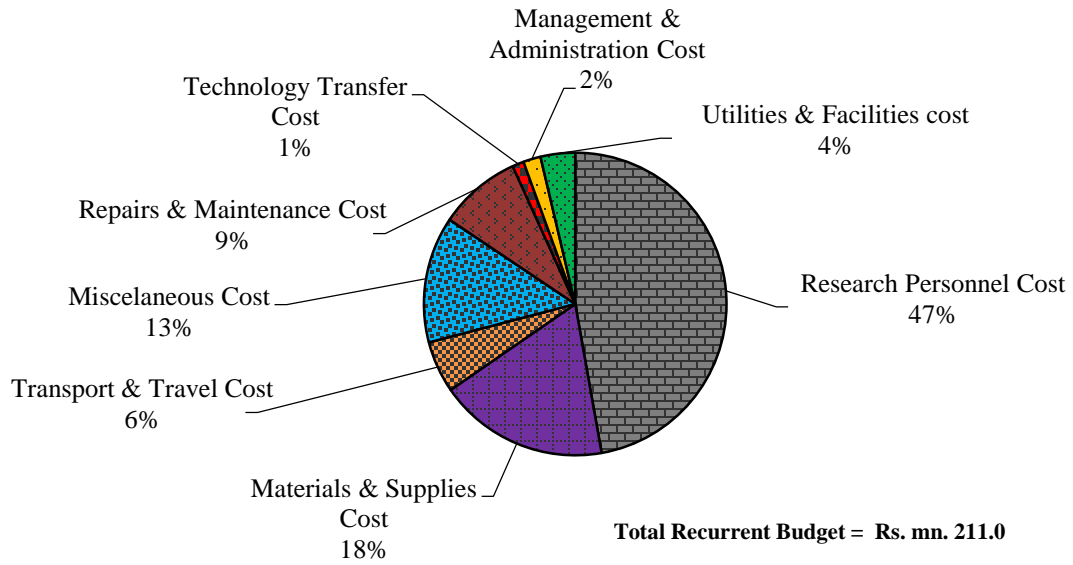

**SRI's Recurrent Budget (%) by Activity - 2019**

**SRI's Recurrent Budget (%) by Discipline - 2019**

**Number of Research Projects (%) by Discipline at SRI - 2019**

**Total Number of Projects = 75**

**Numbers of Scientists (%) at SRI by Discipline - 2019**