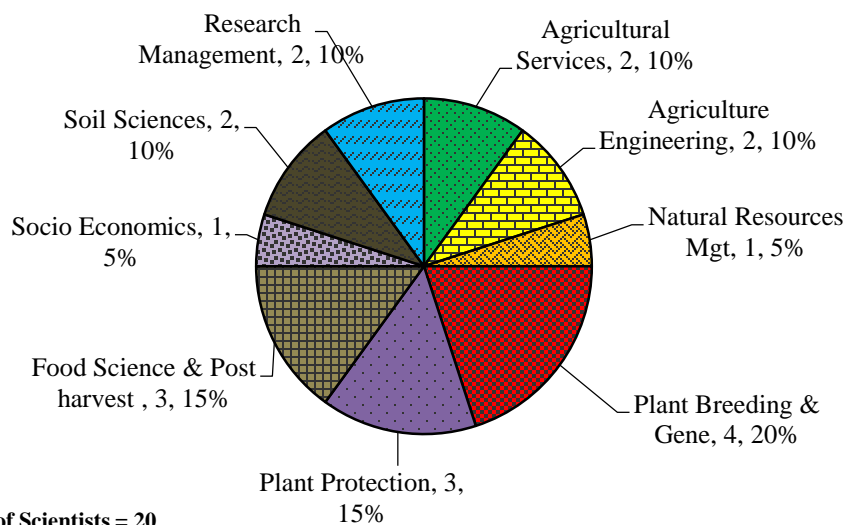

**SRI's Recurrent Budget (%) by Activity - 2019**

**SRI's Recurrent Budget (%) by Discipline - 2019**

**Number of Research Projects (%) by Discipline at SRI - 2019**

**Total Number of Projects = 75**

**Numbers of Scientists (%) at SRI by Discipline - 2019**

**Total Number of Scientists = 20**